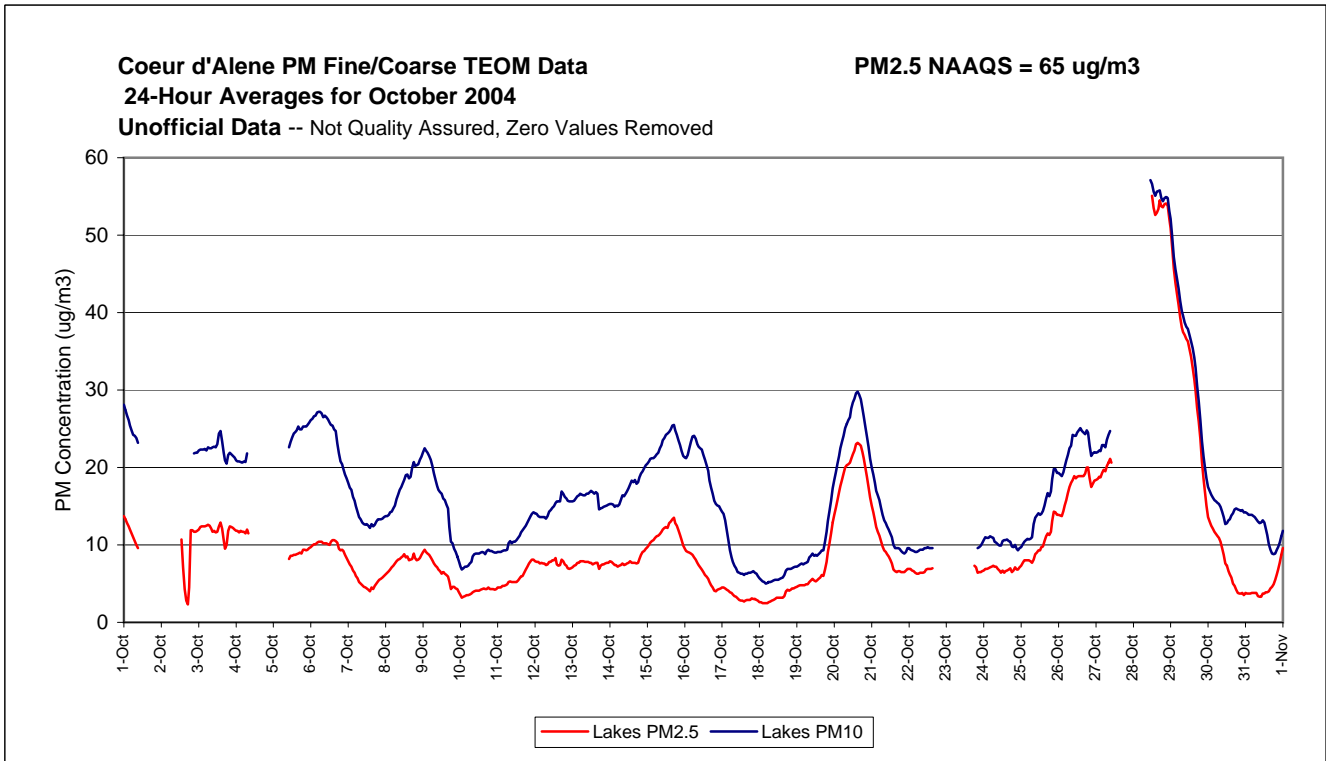

KCAQAC Meeting Handout
November 16, 2004

Daily PM2.5 Concentrations
 Coeur d'Alene Site, 1999-2003, Official Data
 Air Quality Index Break Points

✖ 1999 ● 2000 ■ 2001 ▲ 2002 ◆ 2003