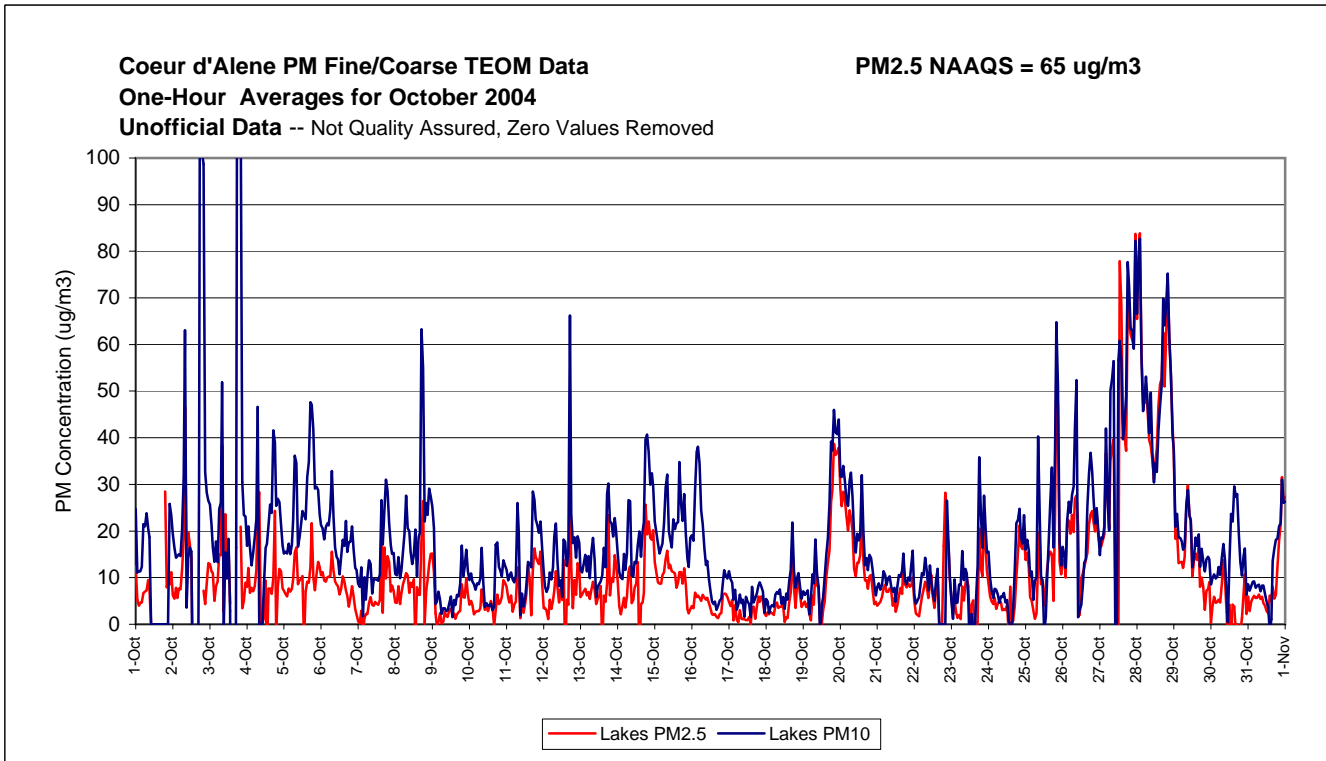

KCAQAC Meeting Handout
November 16, 2004

Daily PM2.5 Concentrations
 Coeur d'Alene Site, 1999-2003, Official Data
 Air Quality Index Break Points

✖ 1999 ● 2000 ■ 2001 ▲ 2002 ◆ 2003