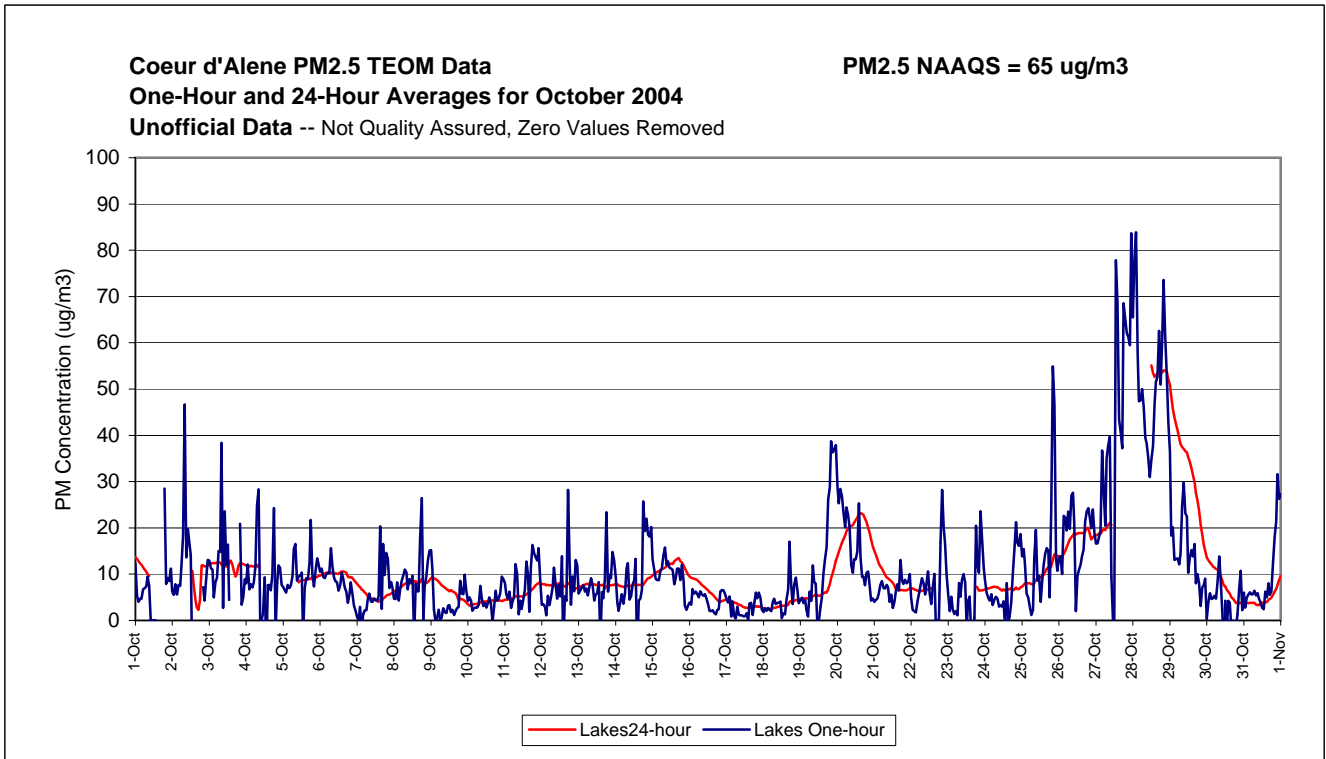

KCAQAC Meeting Handout
November 16, 2004

Daily PM2.5 Concentrations
 Coeur d'Alene Site, 1999-2003, Official Data
 Air Quality Index Break Points

✖ 1999 ● 2000 ■ 2001 ▲ 2002 ◆ 2003