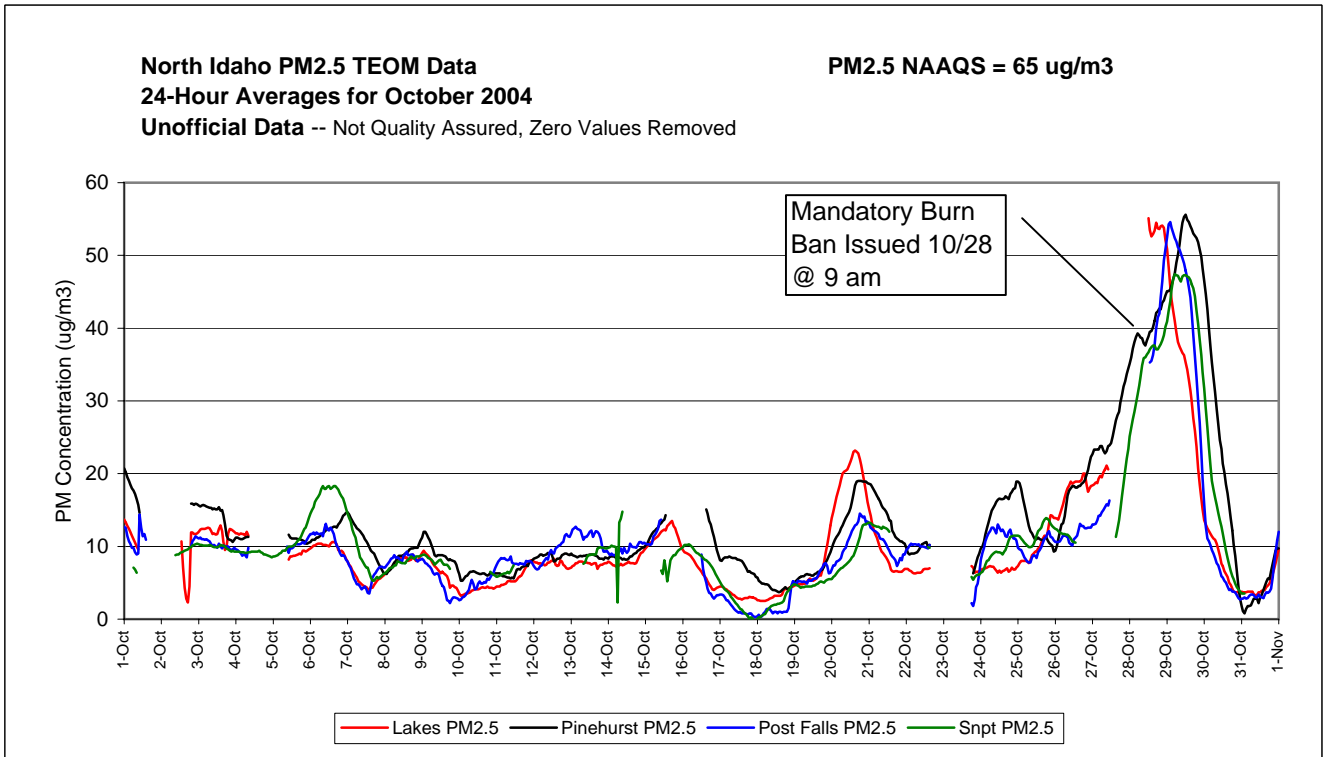

KCAQAC Meeting Handout
November 16, 2004

Daily PM2.5 Concentrations
 Coeur d'Alene Site, 1999-2003, Official Data
 Air Quality Index Break Points

✖ 1999 ● 2000 ■ 2001 ▲ 2002 ◆ 2003