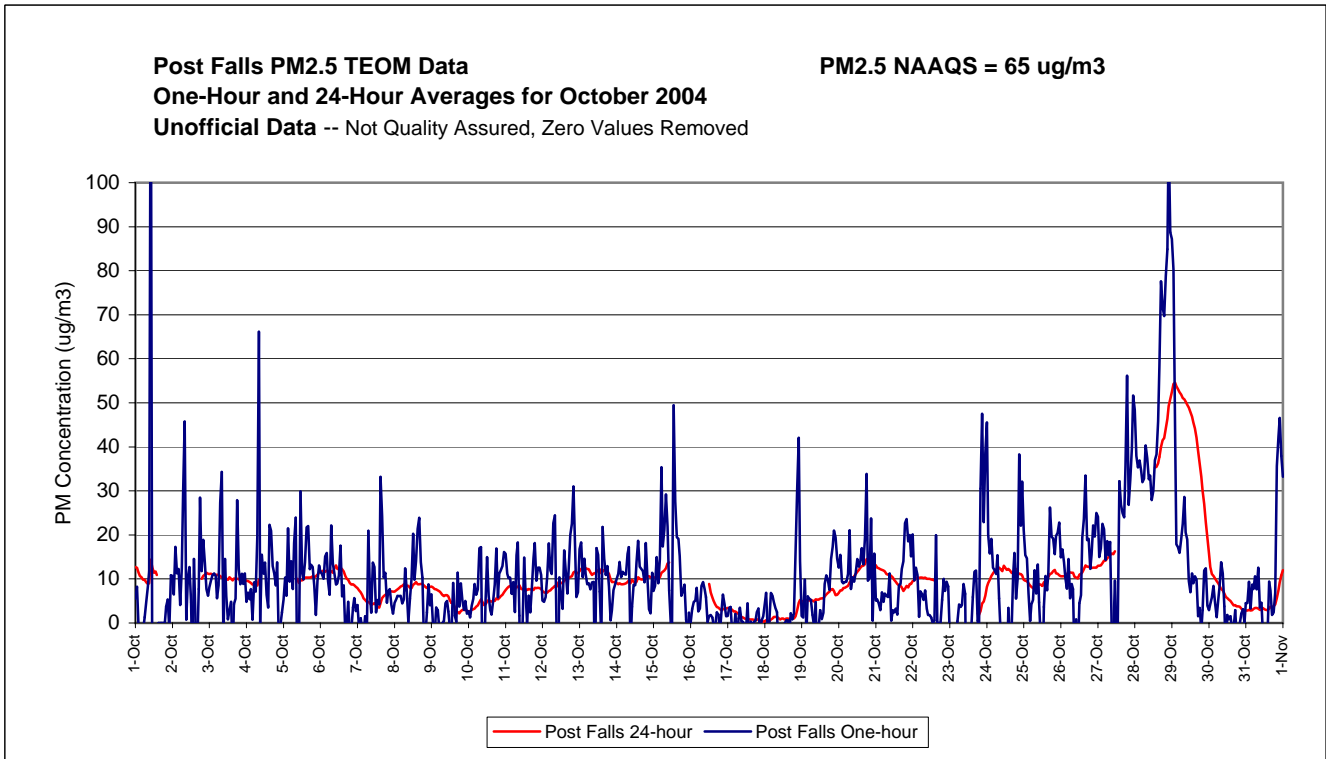

KCAQAC Meeting Handout
November 16, 2004

Daily PM2.5 Concentrations
 Coeur d'Alene Site, 1999-2003, Official Data
 Air Quality Index Break Points

✖ 1999 ● 2000 ■ 2001 ▲ 2002 ◆ 2003