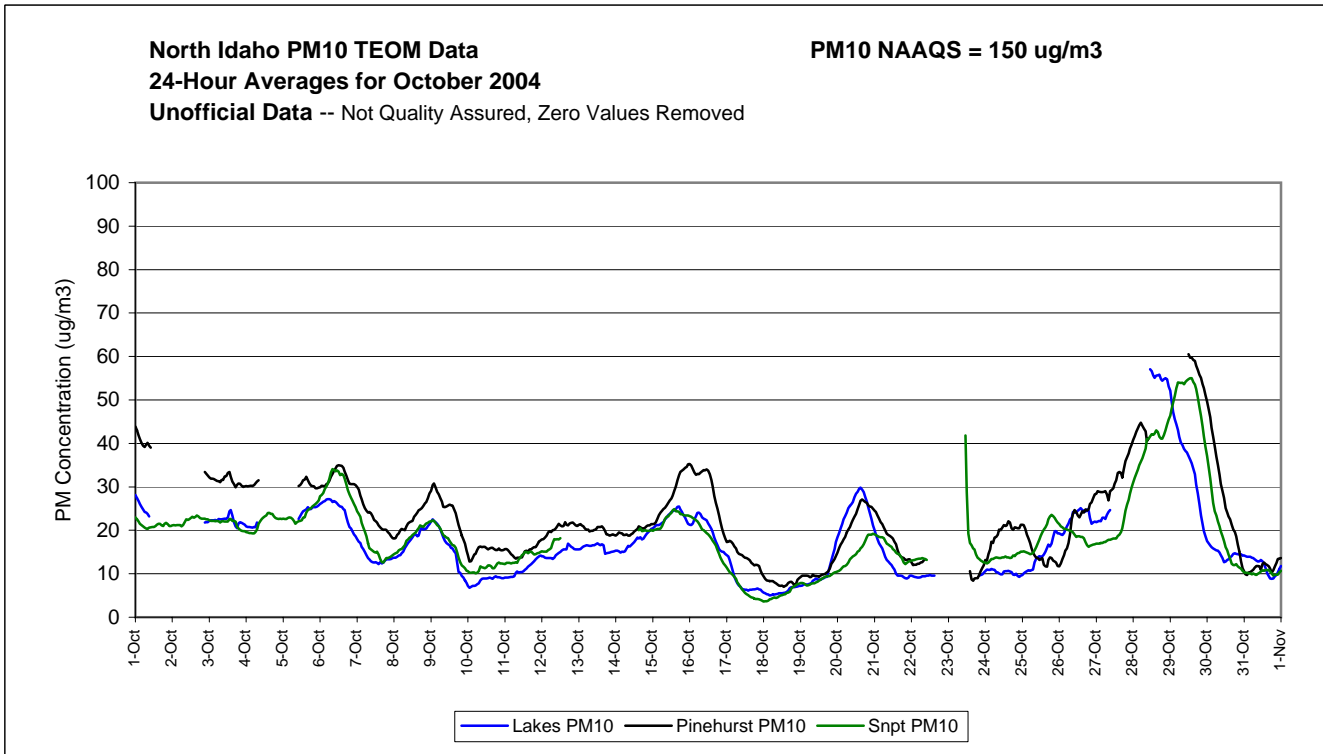

KCAQAC Meeting Handout
November 16, 2004

Daily PM2.5 Concentrations
 Coeur d'Alene Site, 1999-2003, Official Data
 Air Quality Index Break Points

✖ 1999 ● 2000 ■ 2001 ▲ 2002 ◆ 2003